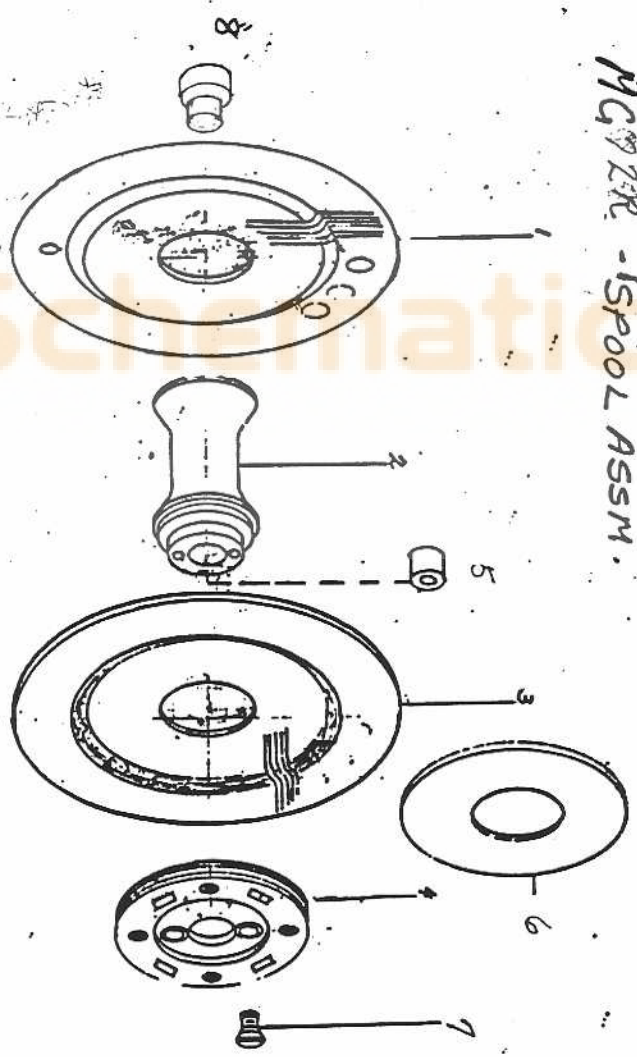

MC923R - 1 SPOOL ASSM.

	PART NUMBER	QUANTITY
1	800 SPOOL SIDE	1
2	813 HUB	1
3	801 REAR SPOOL SIDE	1
4	1209 CLUTCH ASSM.	1
5	280 SPOOL GUSHING	1
6	761 SPOOL REINFORCEMENT	2
7	279-B SWITCH SCREWS	2
8	715 PINION GERR	1
9		
10		
11		
12		
13		
14		
15		